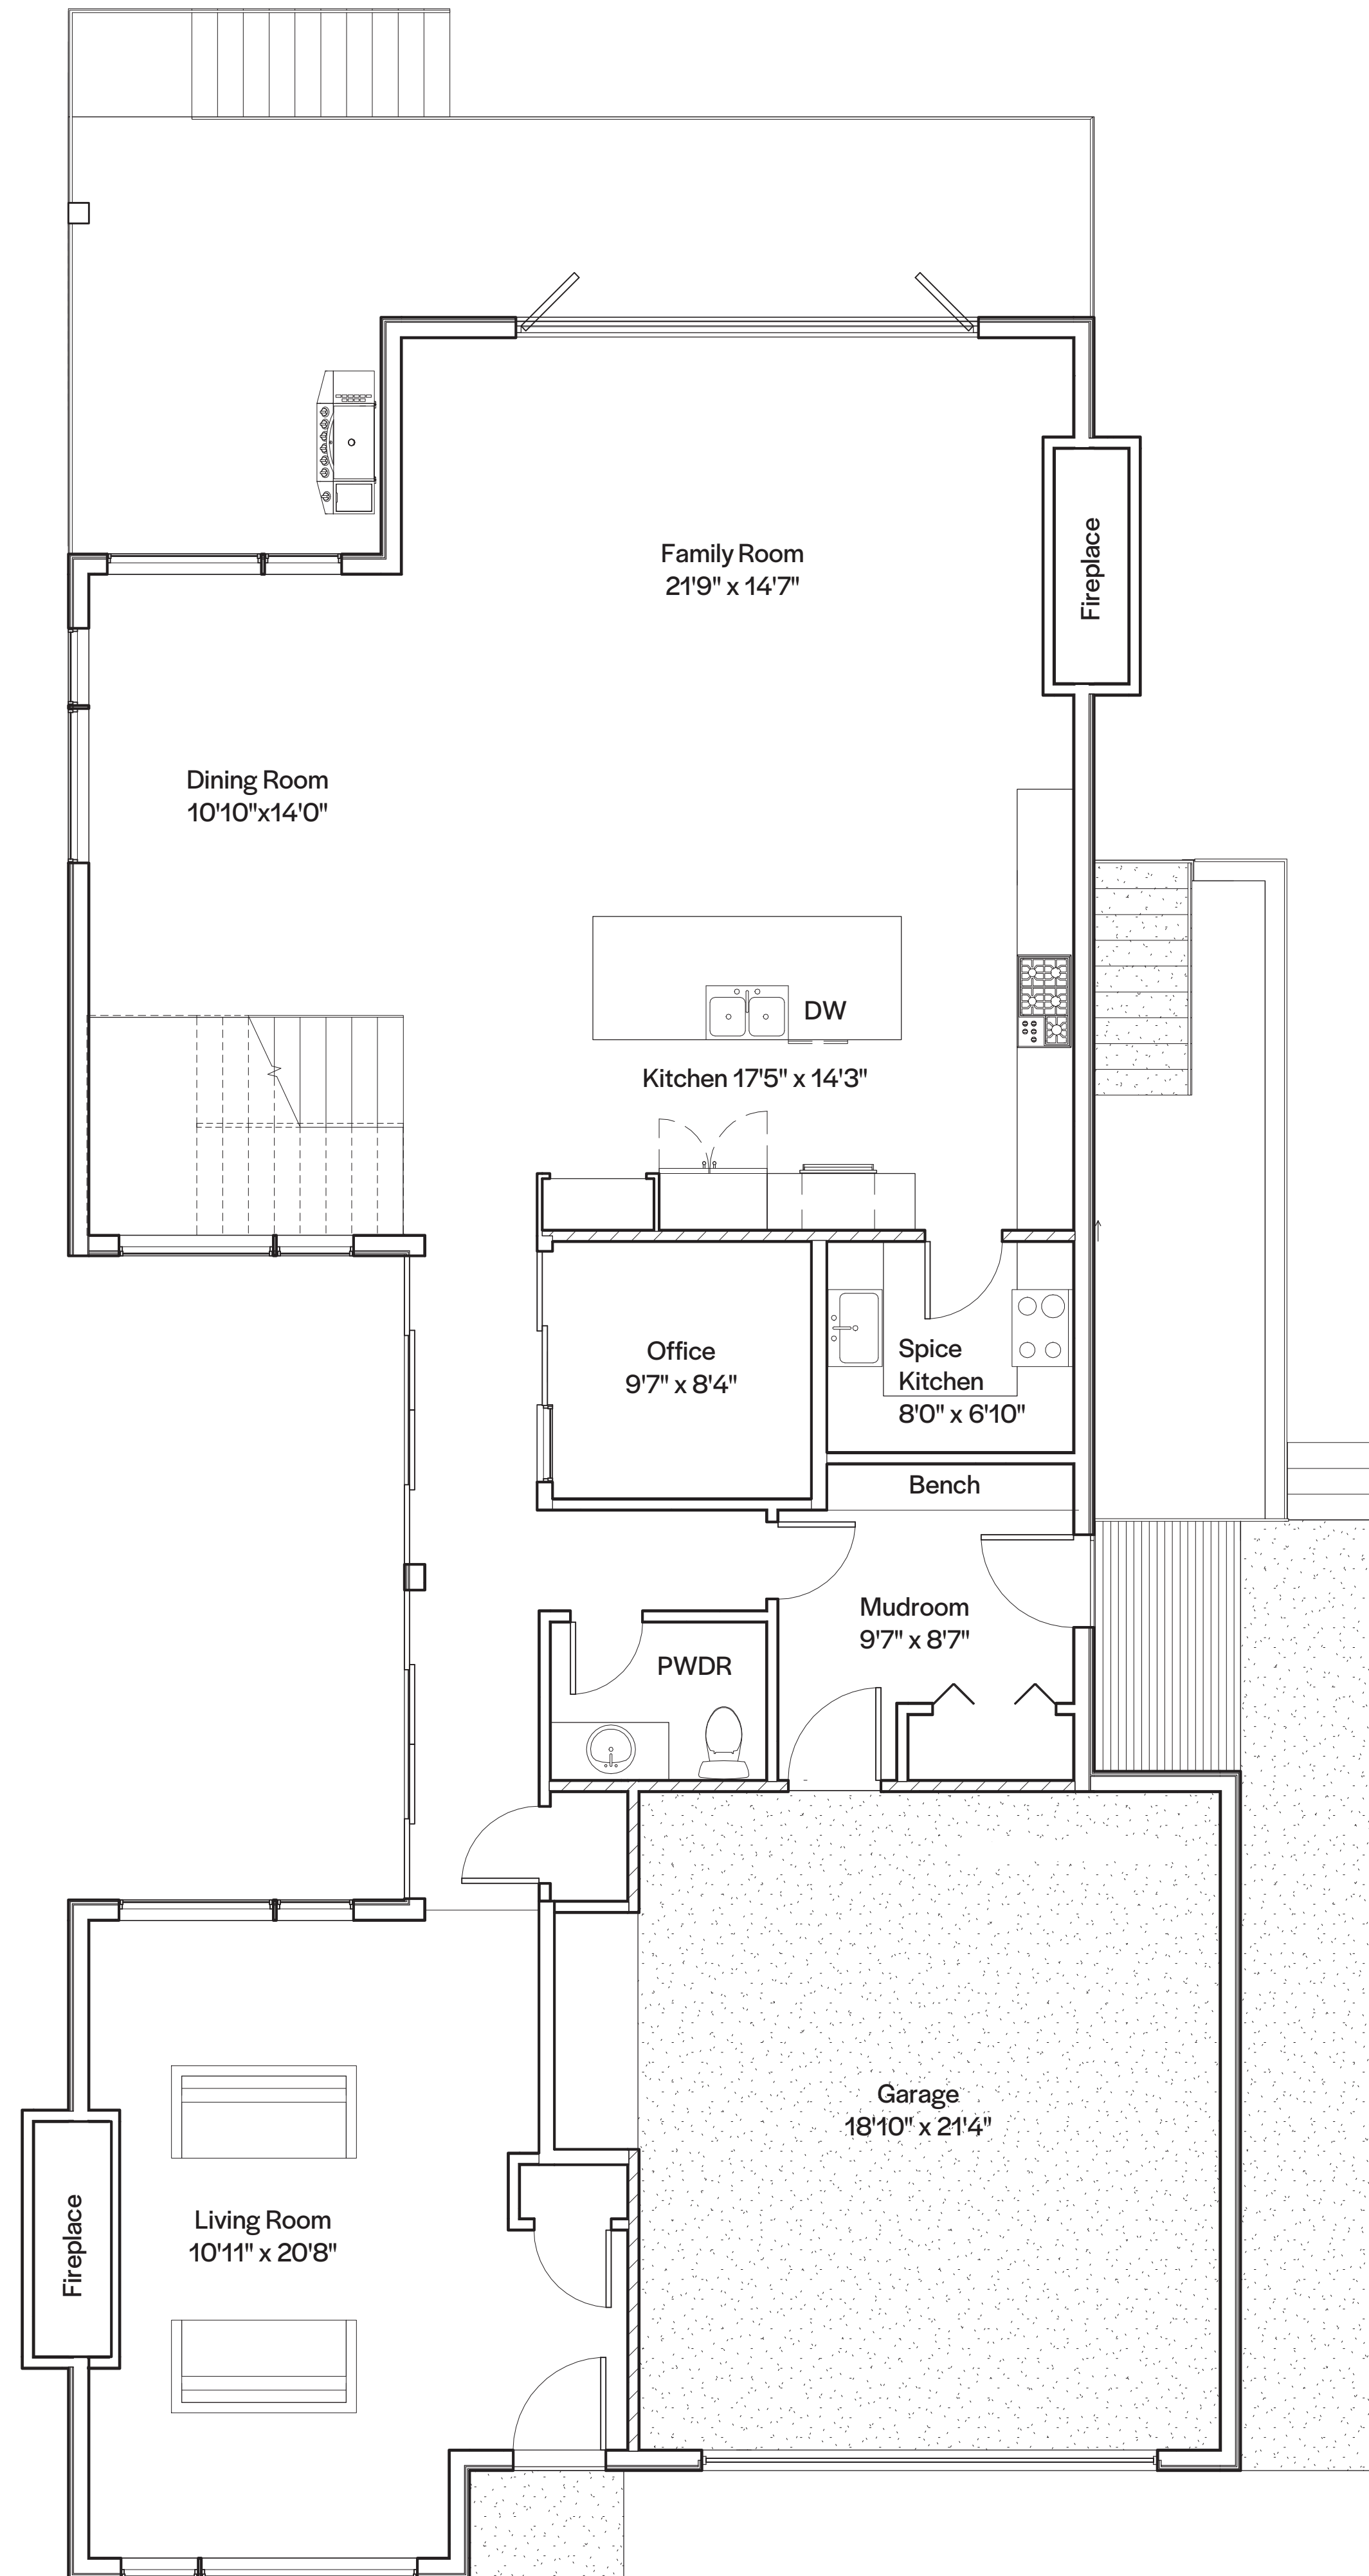

# GMIDDLETON DEVELOPMENTS

14093 113A AVE - SINGLE FAMILY DWELLING  
TOTAL SQ. FT. INC. GARAGE & SUITE - 3873 SQ. FT.

**LOWER FLOOR (TOTAL) - 1743 sq. ft.**  
**SELF CONTAINED SUITE - 855 sq. ft.**

**MAIN FLOOR - 1718 sq. ft.**

**UPPER FLOOR - 1705 sq. ft.**