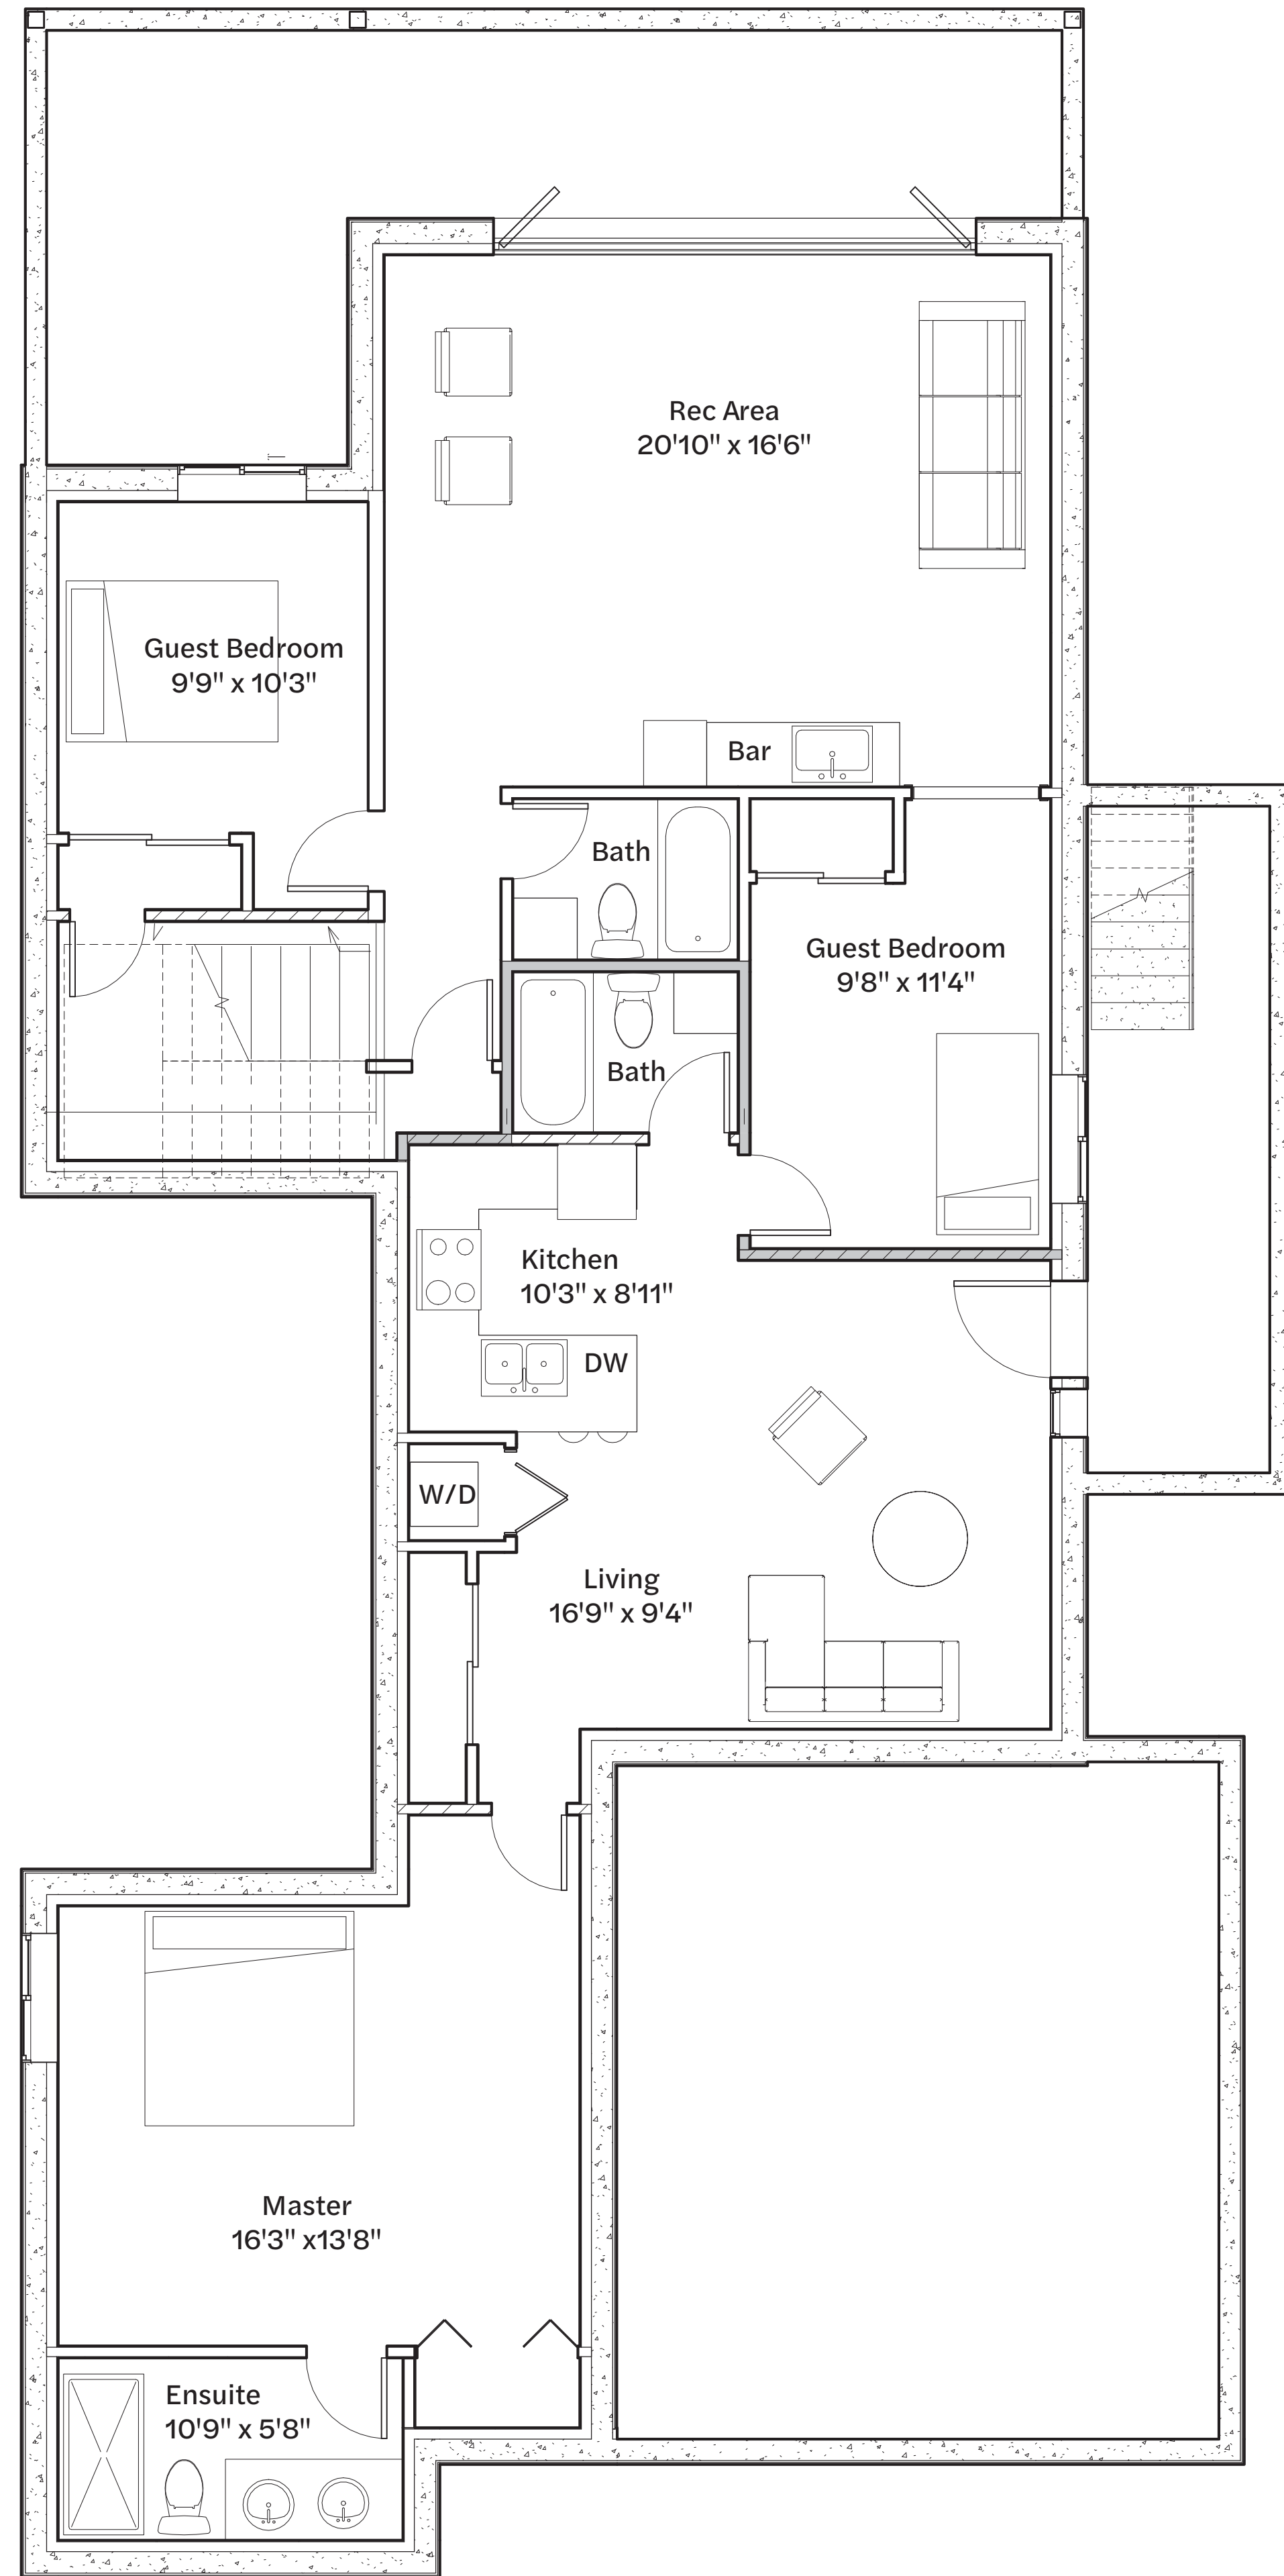

# GMIDDLETON DEVELOPMENTS

14093 113A AVE - SINGLE FAMILY DWELLING  
TOTAL SQ. FT. INC. GARAGE & SUITE - 3873 SQ. FT.

**LOWER FLOOR (TOTAL) - 1743 sq. ft.**  
**SELF CONTAINED SUITE - 855 sq. ft.**

**MAIN FLOOR - 1718 sq. ft.**

**UPPER FLOOR - 1705 sq. ft.**