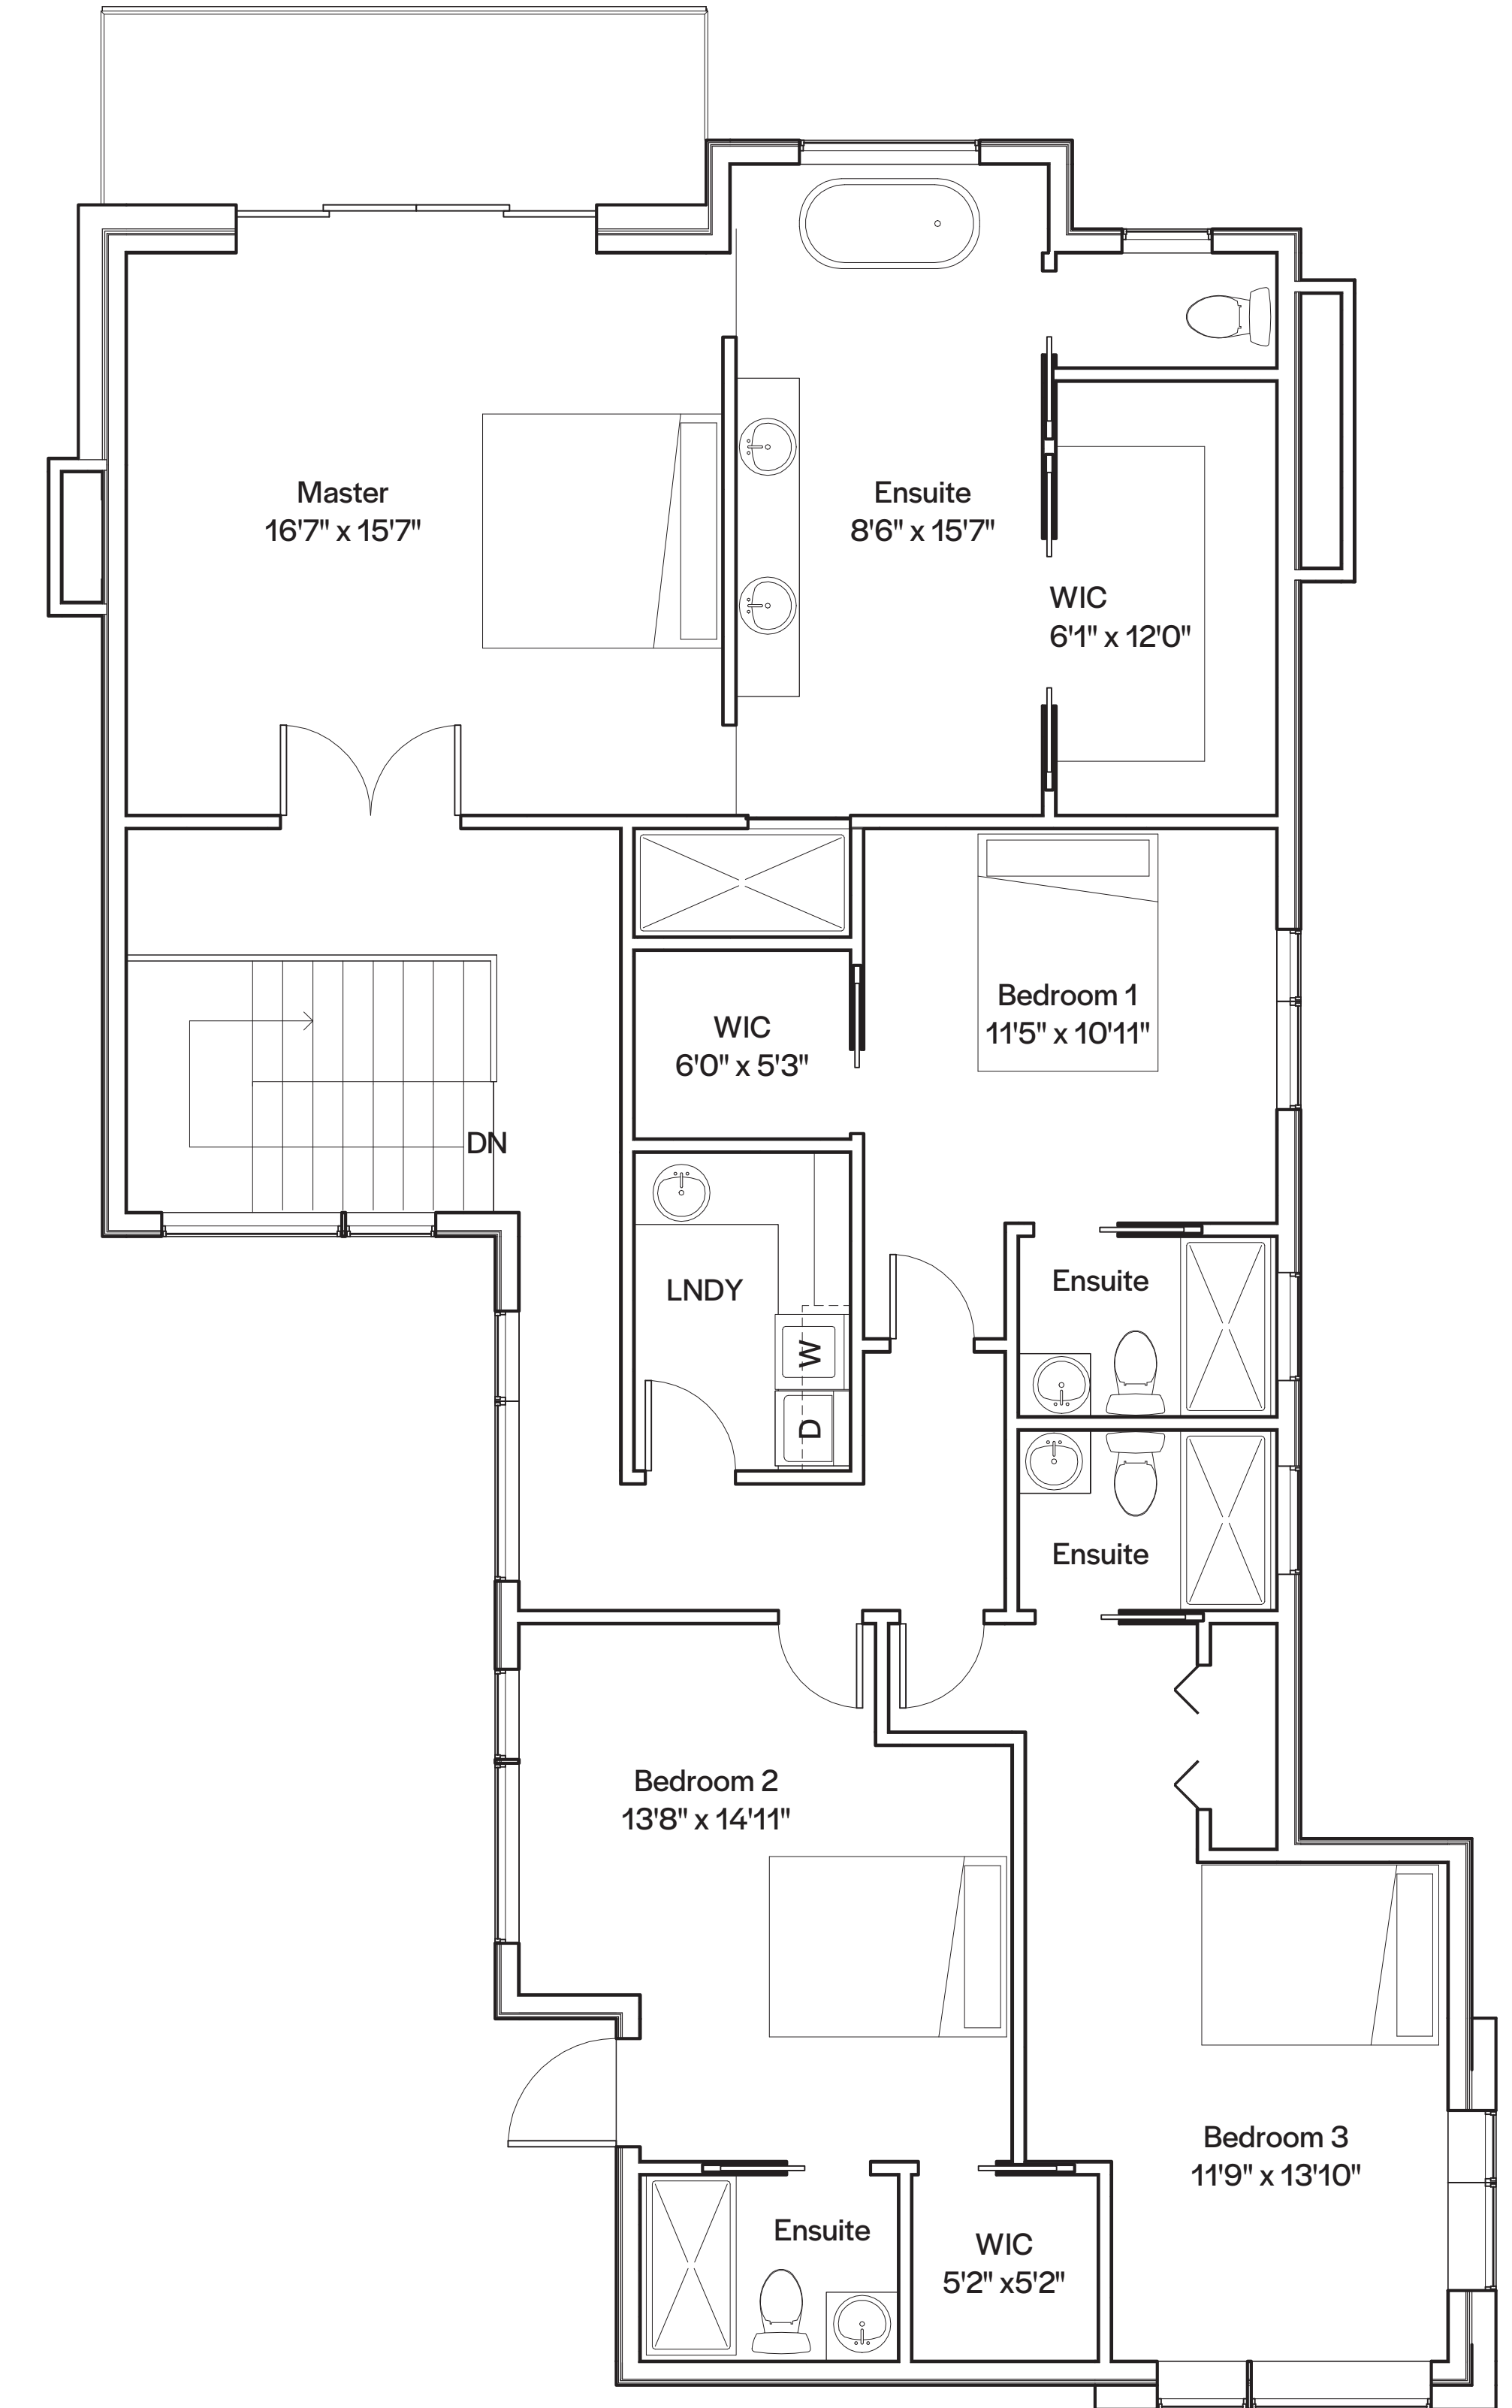

# GMIDDLETON DEVELOPMENTS

14093 113A AVE - SINGLE FAMILY DWELLING  
TOTAL SQ. FT. INC. GARAGE & SUITE - 3873 SQ. FT.

**LOWER FLOOR (TOTAL) - 1743 sq. ft.**  
**SELF CONTAINED SUITE - 855 sq. ft.**

**MAIN FLOOR - 1718 sq. ft.**

**UPPER FLOOR - 1705 sq. ft.**